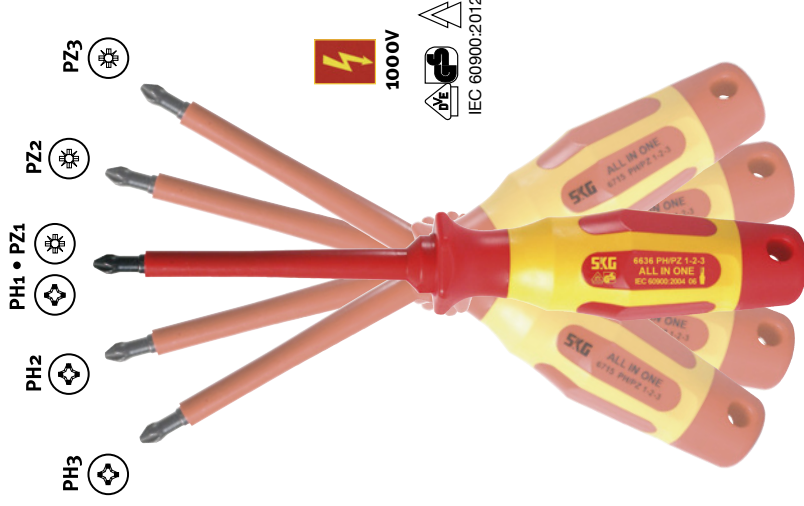

PH3

PH2

PH1 • PZ1

PZ2

PZ3

1000V

IEC 60900:2012

THE BRAND FOR
INNOVATION AND HIGH QUALITY
PRIVATE LABEL TOOLS

ALL-IN-ONE

PH1
+ PH2
+ PH3
+ PZ1
+ PZ2
+ PZ3

**1 SCREWDRIVER
6 SIZES**

MORE THAN TOOLS